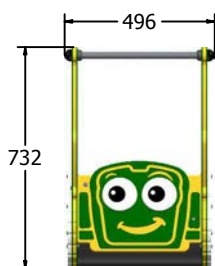

Product Information

Early Years Tractor

LumberRock Seat with woodgrain finish

Designed to
British & European
Standard BS EN 1176

Age Range: 2+ Years
Largest Part: Tractor Assembly 838 x 732 x 496mm
Heaviest Part: Tractor Assembly 30kg
Total Weight: Approx. 30kg