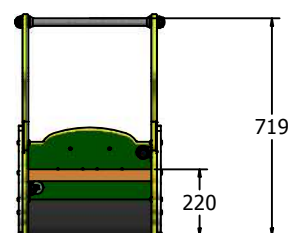

Product Information

Early Years Tractor

LumberRock Seat with woodgrain finish

Designed to
British & European
Standard BS EN 1176

Age Range: 2+ Years
Largest Part: Tractor Assembly 838 x 732 x 496mm
Heaviest Part: Tractor Assembly 30kg
Total Weight: Approx. 30kg