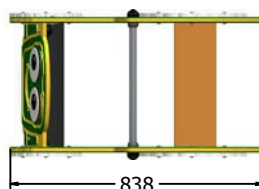

Product Information

Early Years Tractor

LumberRock Seat with woodgrain finish

Designed to
British & European
Standard BS EN 1176

Age Range: 2+ Years
Largest Part: Tractor Assembly 838 x 732 x 496mm
Heaviest Part: Tractor Assembly 30kg
Total Weight: Approx. 30kg

Material: **Design Panel** - High Density Polyethylene (HDPE) with orange peel texture finish
LumberRock Support - Made from 100% recycled HDPE milk bottles with a light textured finish