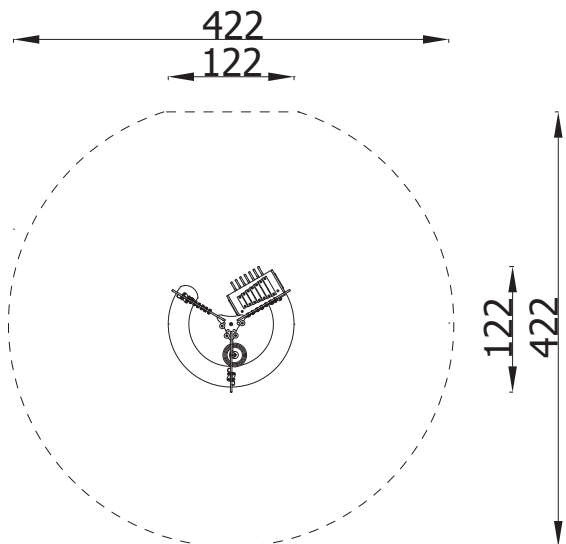

## Mini Music Island

### Specifications:

Number of Players: 3-6  
 Suitable for all ages  
 Fall Height: 0.18m  
 Dimensions: 422 x 422cm

7104

Mini Music Island is perfect to develop toddlers motor skills and understanding of change. Music is the perfect way to have fun while learning. The Mini Music island contains three music panels and seating.