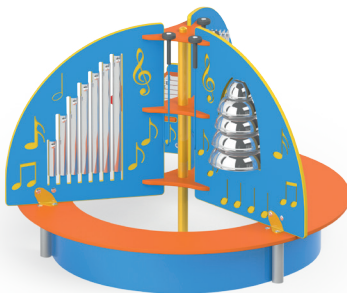

## Mini Music Island

### Specifications:

Number of Players: 3-6  
 Suitable for all ages  
 Fall Height: 0.18m  
 Dimensions: 422 x 422cm

7104

Mini Music Island is perfect to develop toddlers motor skills and understanding of change. Music is the perfect way to have fun while learning. The Mini Music island contains three music panels and seating.