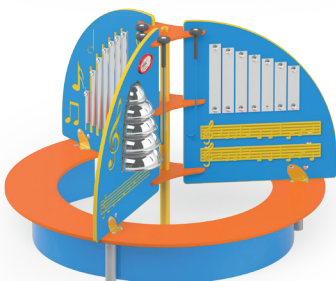

## Mini Music Island

### Specifications:

Number of Players: 3-6  
 Suitable for all ages  
 Fall Height: 0.18m  
 Dimensions: 422 x 422cm

7104

Mini Music Island is perfect to develop toddlers motor skills and understanding of change. Music is the perfect way to have fun while learning. The Mini Music island contains three music panels and seating.