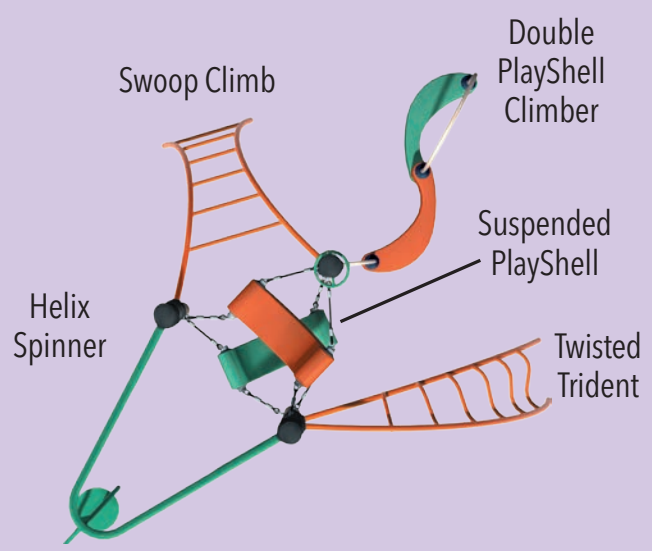

SKYLINE

Seeker
BT-403
Minimum Space: - 663cm x 767cm
Critical Fall Height - 244cm

Back

Skyline

For ages 5-12

The modern aesthetic keeps communities up to date with the most cutting edge play available for children 5-12 years. Architectural lines and unique accents attract families to the play space. The absence of traditional decks provides unrestricted play access, encouraging ease of movement and excellent supervision qualities. When space requirements are a key consideration, Skyline minimizes the overall playground footprint, while maximising play value.

BT-403

Seeker

Skyline