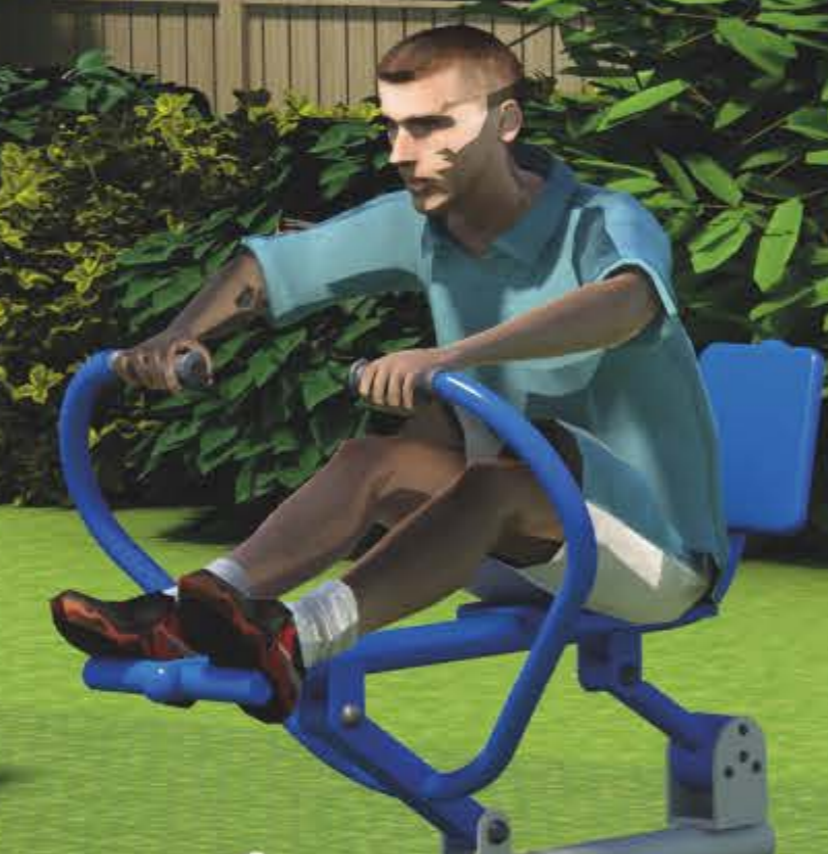

Fully Certified and Compliant to EN16630

Starter Bundle 2

25 Year Guarantee

7 user stations

4 units

Colour Options:

					
Red and Yellow		Blue and Silver		Green and Silver	

CW06 Leg Press

CW32 Rower

CW07 Exercise Bars

CW57 Lat Pull & Chest Press Combi

W: www.caloo.co.uk

T: 01442 265489

E: info@caloo.co.uk