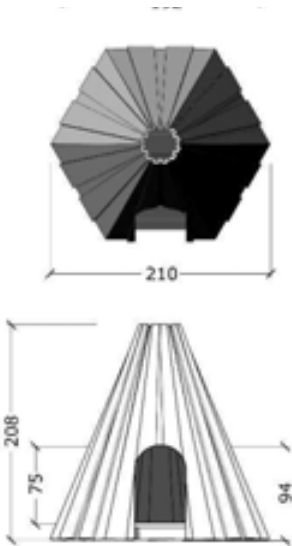

Wooden Tipi

Specifications:
Side Length: 960mm
Width: 2100mm
Height: 2080mm

5066

This lovely Wooden Tipi is a great play feature for even the smallest space! For ages 1 years +.

www.monsterplay.co.uk
01442 265489
info@monsterplay.co.uk