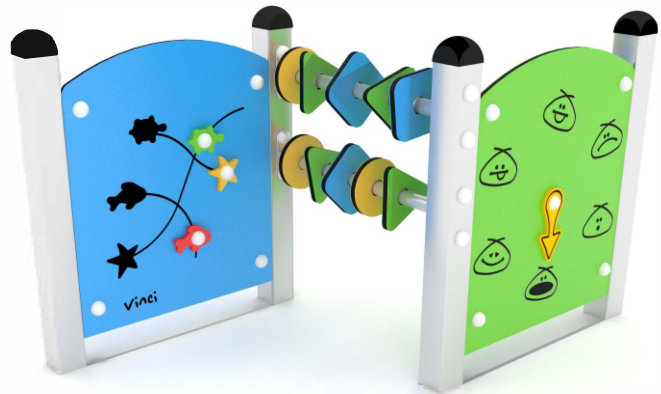

## ABACUS, CLOCK AND MANUAL ELEMENTS

DEVICE SPECIFICATIONS	
Safety zone	13,80 m <sup>2</sup>
Length	1,44 m
Width	0,76 m
Total height	0,96 m
Free fall height	<0,60 m
Age range	1-12 yrs
In accordance w/ EN standards	1176-1:2009
Availability of spare parts	Yes
Weight of the heaviest part [kg]	7
Dimension of the biggest part [cm]	150x8x8

### MATERIAL SPECIFICATION

Solo series – individual devices that are a necessary addition to the main amenities of the playground. Games, didactic accessories, sandpits, little houses, wagons – elements that are incredibly appealing to children and are an unlimited source of fun, while at the same time inspire children's critical thinking and develop their motor and sensory as well as emotional and cognitive skills. Carefully chosen patterns, colors and details gain the approval of even the most demanding children.

- Stainless steel construction
- All screws covered with colorful plastic caps
- Safe rubber plug buttons at the top of the construction
- colour elements made from HDPE

### ADDITIONAL COMMENTS

- The device is certified by an accrediting organization or declaration of conformity
- Embedded 75/65/55 cm deep in flat ground
- "A,B,C" foundation \* foundation measurements are described in the assembly manual
- The device is designed for public playground