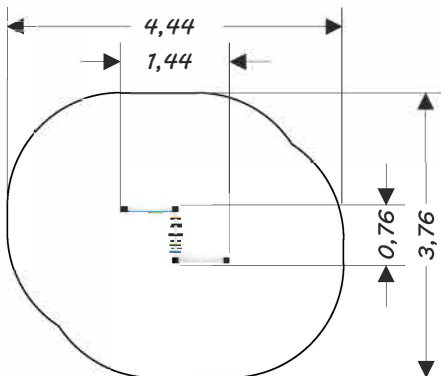

## ABACUS, CLOCK AND MANUAL ELEMENTS

DEVICE SPECIFICATIONS	
Safety zone	13,80 m <sup>2</sup>
Length	1,44 m
Width	0,76 m
Total height	0,96 m
Free fall height	<0,60 m
Age range	1-12 yrs
In accordance w/ EN standards	1176-1:2009
Availability of spare parts	Yes
Weight of the heaviest part [kg]	7
Dimension of the biggest part [cm]	150x8x8

### Minimal space

### ADDITIONAL COMMENTS

- The device is certified by an accrediting organization or declaration of conformity
- Embedded 75/65/55 cm deep in flat ground
- "A,B,C" foundation \* foundation measurements are described in the assembly manual
- The device is designed for public playground

Material	Description [mm]	Minimal layer thickness [mm]	Dimensions foundation
Turf/Soil			A, B, C
Tree bark	Grain size from 20 to 80	300	A, C
Chip	Grain size from 5 to 30	300	A, C
Sand	Grain size from 0,2 to 2	300	A, C
Gravel	Grain size from 2 to 8	300	A, C
Synthetic materials	Free fall approval ≥600		A, B, C