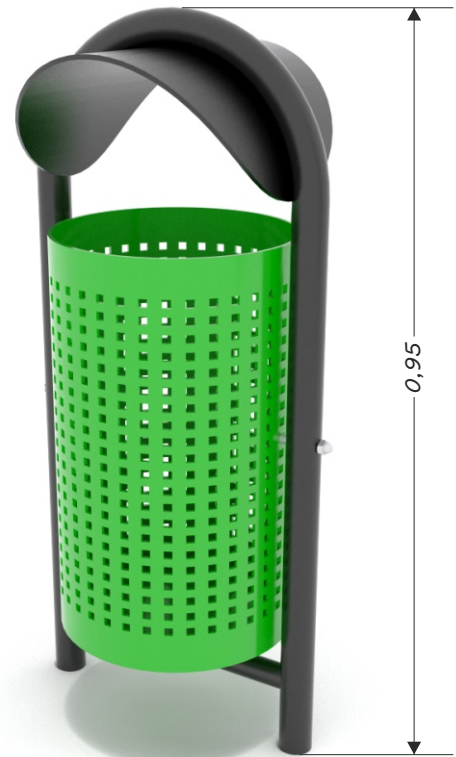

Park 0905-1

TRASHCAN WITH VIZOR

Device Specifications	
Total height	0,95 m
Capacity	37 l

MATERIAL SPECIFICATION

Park series – solid, comfortable classic benches, perfect for skateparks and other teenager and children meeting spots. Legible and visually attractive information boards containing rules, colorful and durable trashcans, and hangers for clothes and schoolbags.

- Galvanized and/or powder coated steel construction;

ADDITIONAL COMMENTS

- Embedded 50 cm deep in flat ground;
- The device is designed for public playgrounds;