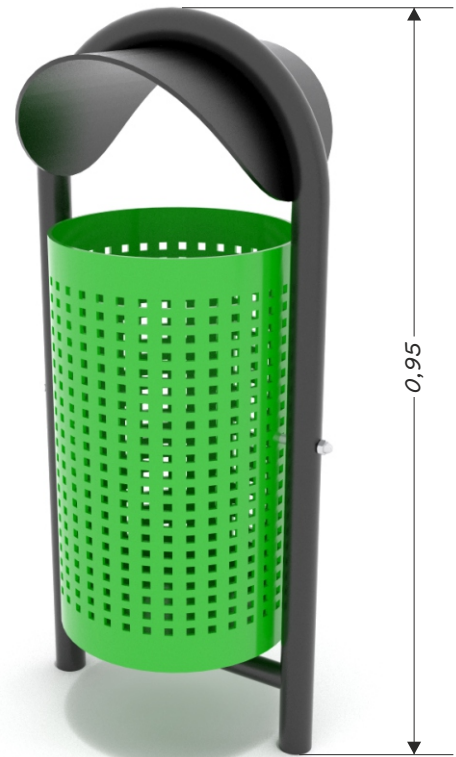

## park 0905C1

TRASHCAN WITH VIZOR

Device Specifications	
Total height	0,95 m
Capacity	37 l

### MATERIAL SPECIFICATION

Park series – solid, comfortable classic benches, perfect for skateparks and other teenager and children meeting spots. Legible and visually attractive information boards containing rules, colorful and durable trashcans, and hangers for clothes and schoolbags.

- Galvanized and/or powder coated steel construction;

### ADDITIONAL COMMENTS

- Embedded 50 cm deep in flat ground;
- The device is designed for public playgrounds;