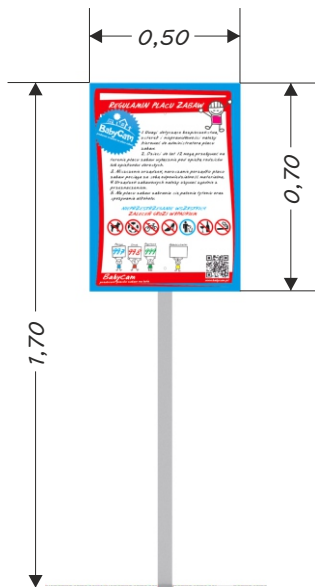

Device Specifications	
Width	0,50 m
Total height	1,70 m

MATERIAL SPECIFICATION

Park series – solid, comfortable classic benches, perfect for skateparks and other teenager and children meeting spots. Legible and visually attractive information boards containing rules, colorful and durable trashcans, and hangers for clothes and schoolbags.

- Galvanized and/or powder coated steel construction;

ADDITIONAL COMMENTS

- Embedded 50 cm deep in flat ground;
- The device is designed for public playgrounds;