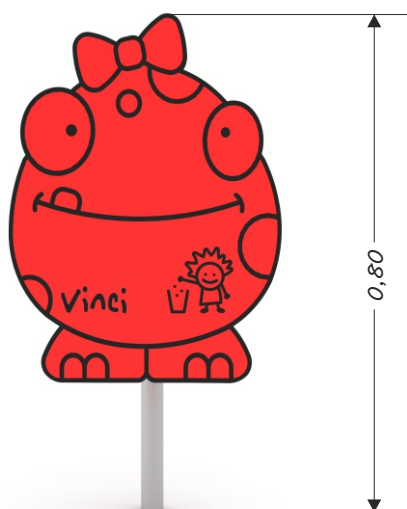

park 0909

TRASHCAN

Device Specifications	
Total height	0,80 m
Capacity	17 l

MATERIAL SPECIFICATION

Park series – solid, comfortable classic benches, perfect for skateparks and other teenager and children meeting spots. Legible and visually attractive information boards containing rules, colorful and durable trashcans, and hangers for clothes and schoolbags.

- Galvanized and/or powder coated steel construction;
- Elements made out of atmospheric condition resistant HDPE polythene plates;

ADDITIONAL COMMENTS

- Embedded 50 cm deep in flat ground;
- The device is designed for public playgrounds;