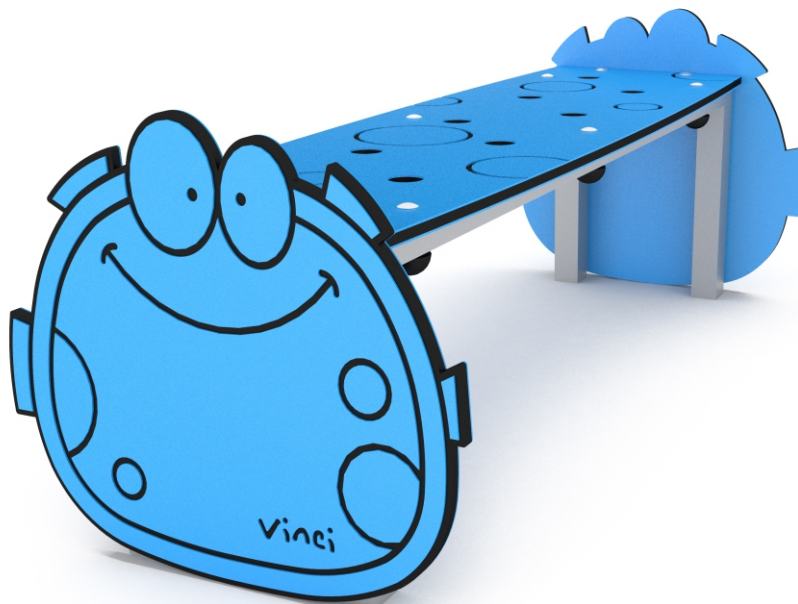

park 0911

BENCH

Device Specifications	
Length	1,10 m

MATERIAL SPECIFICATION

Park series – solid, comfortable classic benches, perfect for skateparks and other teenager and children meeting spots. Legible and visually attractive information boards containing rules, colorful and durable trashcans, and hangers for clothes and schoolbags.

- Galvanized and/or powder coated steel construction
- Elements made out of atmospheric condition resistant HDPE polythene plates

ADDITIONAL COMMENTS

- The device is designed for public playgrounds