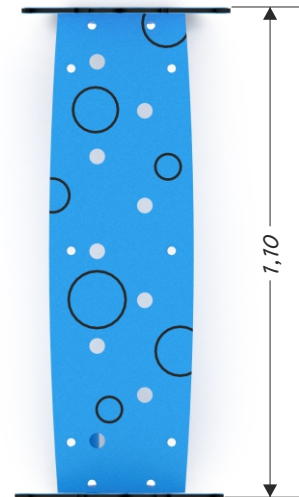

park 0911

BENCH

Device Specifications	
Length	1,10 m

MATERIAL SPECIFICATION

Park series – solid, comfortable classic benches, perfect for skateparks and other teenager and children meeting spots. Legible and visually attractive information boards containing rules, colorful and durable trashcans, and hangers for clothes and schoolbags.

- Galvanized and/or powder coated steel construction
- Elements made out of atmospheric condition resistant HDPE polythene plates

ADDITIONAL COMMENTS

- The device is designed for public playgrounds