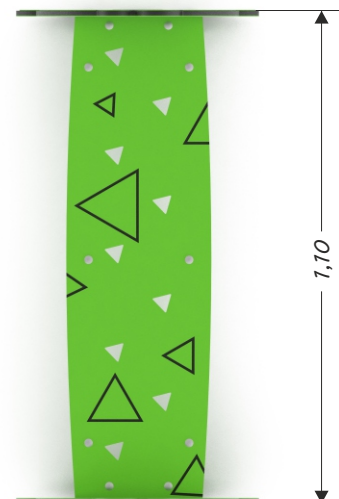

park 0912

BENCH

Device Specifications

Length	1,10 m
--------	--------

MATERIAL SPECIFICATION

Park series – solid, comfortable classic benches, perfect for skateparks and other teenager and children meeting spots. Legible and visually attractive information boards containing rules, colorful and durable trashcans, and hangers for clothes and schoolbags.

- Galvanized and/or powder coated steel construction;
- Elements made out of atmospheric condition resistant HDPE polythene plates;

ADDITIONAL COMMENTS

- The device is designed for public playgrounds;