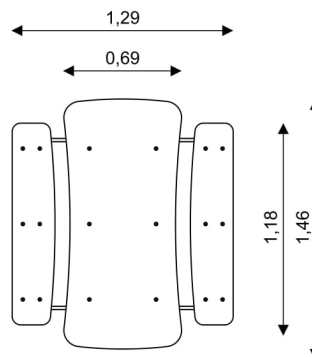

| Device Specifications | |
|-----------------------|--------|
| Length | 1,46 m |
| Width | 1,29 m |
| Total height | 0,54m |

Minimal space

Material Specification

- Table and benches are made of HDPE;

Additional comments