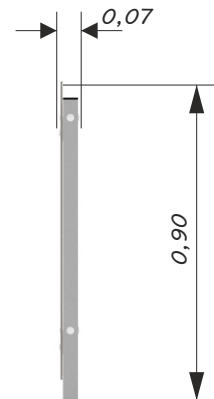

park 0920

FENCE

Device Specifications	
Width	0,07 m
Length	2,00 m
Total height	0,90 m

**MATERIAL SPECIFICATION**

Park series – solid, comfortable classic benches, perfect for skateparks and other teenager and children meeting spots. Legible and visually attractive information boards containing rules, colorful and durable trashcans, and hangers for clothes and schoolbags.

- Galvanized and/or powder coated steel construction;
- boards made of HPL plates;

**ADDITIONAL COMMENTS**

- The device is designed for public playgrounds;