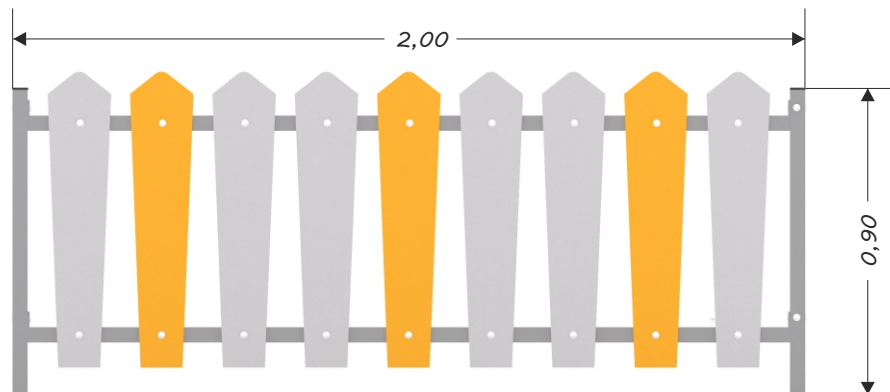

park 0920

FENCE

Device Specifications	
Width	0,07 m
Length	2,00 m
Total height	0,90 m

**MATERIAL SPECIFICATION**

Park series – solid, comfortable classic benches, perfect for skateparks and other teenager and children meeting spots. Legible and visually attractive information boards containing rules, colorful and durable trashcans, and hangers for clothes and schoolbags.

- Galvanized and/or powder coated steel construction;
- boards made of HPL plates;

**ADDITIONAL COMMENTS**

- The device is designed for public playgrounds;