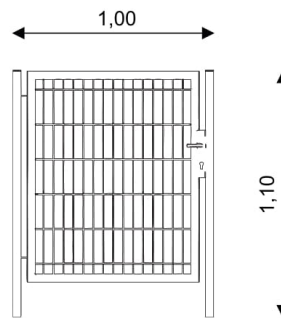

Device Specifications	
Length	1,00 m
Total height	1,10 m

Minimal space

**Material Specification**

- Galvanized steel construction;

**Additional comments**

- The equipment is designed for public playgrounds;