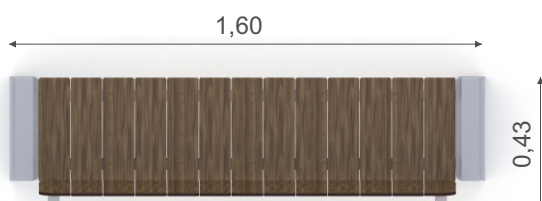

park 0926

BENCH WITH ARMRESTS

Device Specifications	
Length	1,60 m
Width	0,43 m
Total height	0,85m

MATERIAL SPECIFICATION

Park series – solid, comfortable classic benches, perfect for skateparks and other teenager and children meeting spots. Legible and visually attractive information boards containing rules, colorful and durable trashcans, and hangers for clothes and schoolbags.

- Galvanized and/or powder coated steel construction
- HPL boards

ADDITIONAL COMMENTS

- The device is designed for public playgrounds