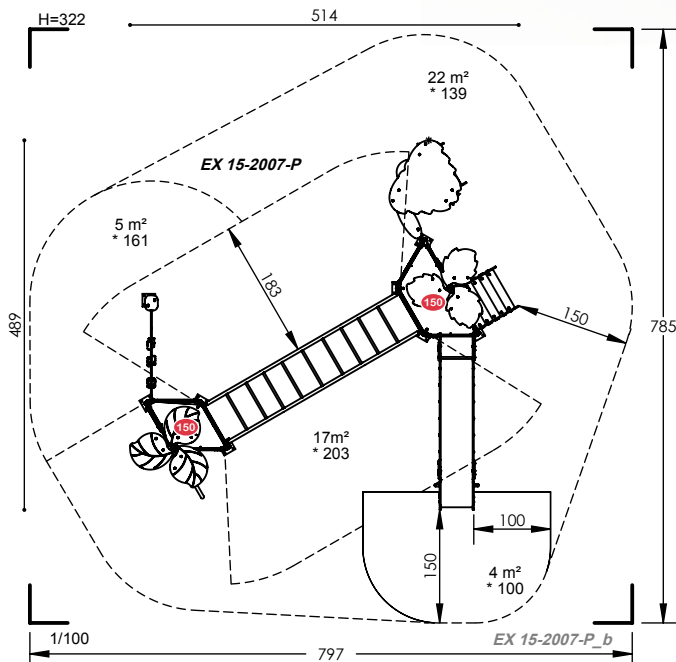

2-12

AGE RANGE

14

ACTIVITIES INCLUDED

22

USER CAPACITY

2,03 m

FALL HEIGHT

14-16 h

INSTALLATION

RANGENATURE

EX 15-2007-P15

EX 15-2007-P15

Structure:
Post box - stainless steel 316 L
hexagonal post - aluminum 6060
Railing - Compact laminate 15 mm

Slide Inox or
Starboard®

Integrated
manufacturer plate
Stair access

Non-slip floor and steps
Compact laminate 15 mm
Climbing hold - synthetic resin

Anti-Vandalism Screws
with Integrated Brake
System

COLOUR SHOWN

* Free fall height - Normative reference EN 1176 - H: Total height of the equipment