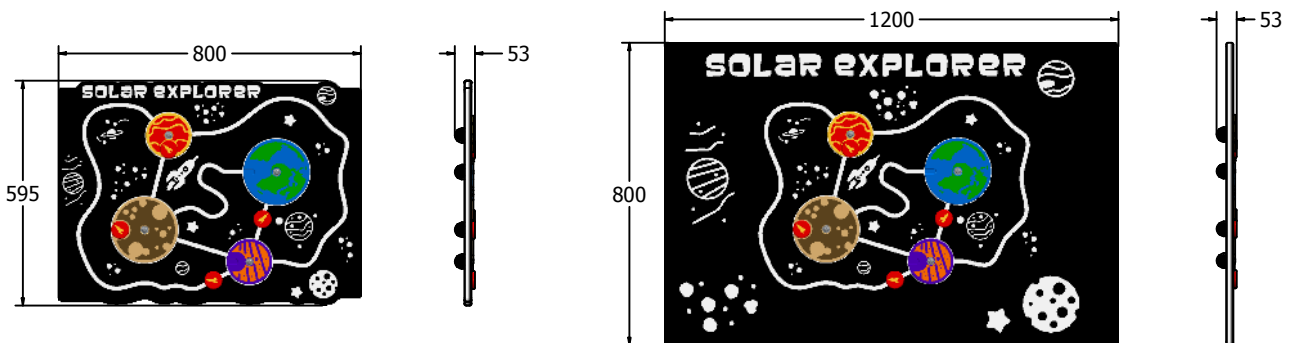

Solar Explorer Play Panel

Designed to British & European
Standard BS EN 1176

Material: **Design Panel** - High Density Polyethylene (HDPE) with orange peel texture finish