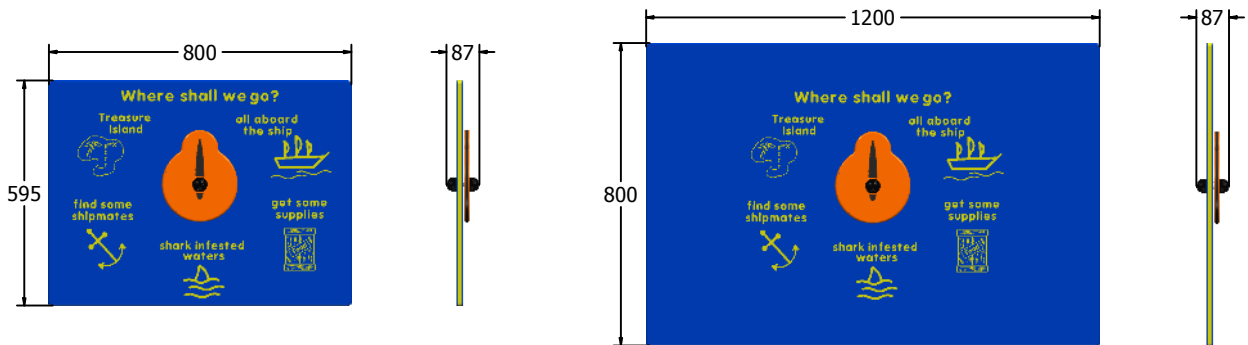

Product Information

Where Shall We Go Pirates Play Panel

Designed to British & European Standard BS EN 1176

Age Range: 2+ Years
 Largest Part: FIWHERE6-B - 800x595x87
 Heaviest Part: FIWHERE6-B - 9.5Kg
 Total Weight: FIWHERE6-B - 9.5Kg
 Surfacing : N/A

Age Range: 2+ Years
 Largest Part: FIWHERE3-B - 1200x800
 Heaviest Part: FIWHERE3-B - 18Kg
 Total Weight: FIWHERE3-B - 18Kg
 Surfacing : N/A

Material: **Design Panel** - Two Colour High Density Polyethylene (HDPE) with orange peel texture finish

Colour Choices: **Design Panel** - Broad selection available, visit the website below for further details