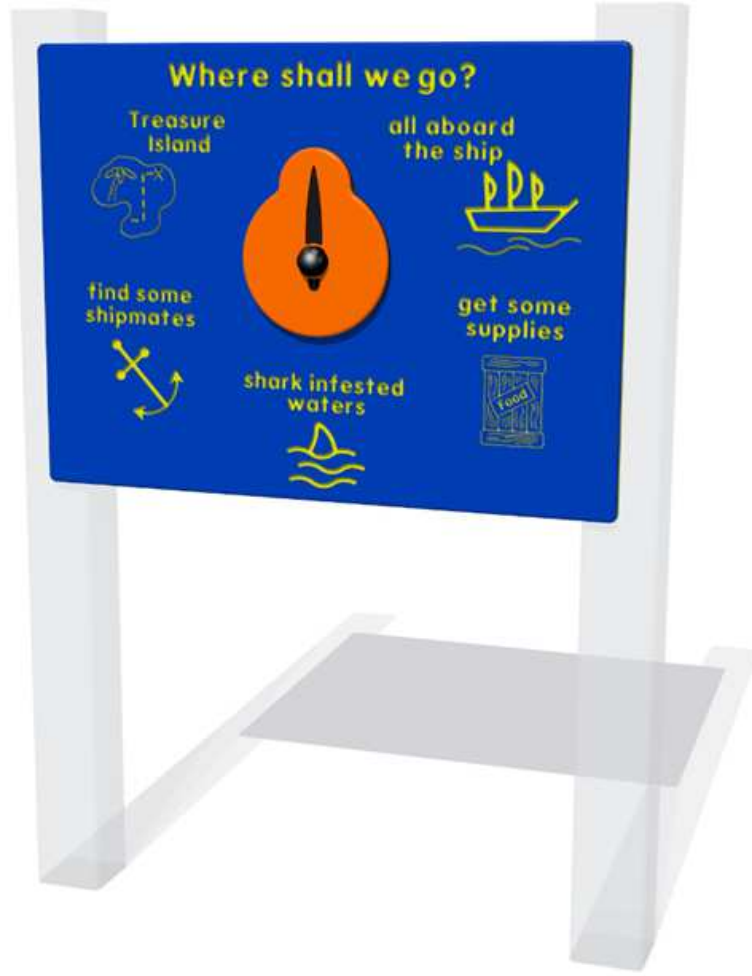

Product Information

Where Shall We Go Pirates Play Panel

Designed to British & European Standard BS EN 1176

Age Range: 2+ Years
 Largest Part: FIWHERE6-B - 800x595x87
 Heaviest Part: FIWHERE6-B - 9.5Kg
 Total Weight: FIWHERE6-B - 9.5Kg
 Surfacing : N/A

Age Range: 2+ Years
 Largest Part: FIWHERE3-B - 1200x800
 Heaviest Part: FIWHERE3-B - 18Kg
 Total Weight: FIWHERE3-B - 18Kg
 Surfacing : N/A

Material: **Design Panel** - Two Colour High Density Polyethylene (HDPE) with orange peel texture finish

Colour Choices: **Design Panel** - Broad selection available, visit the website below for further details