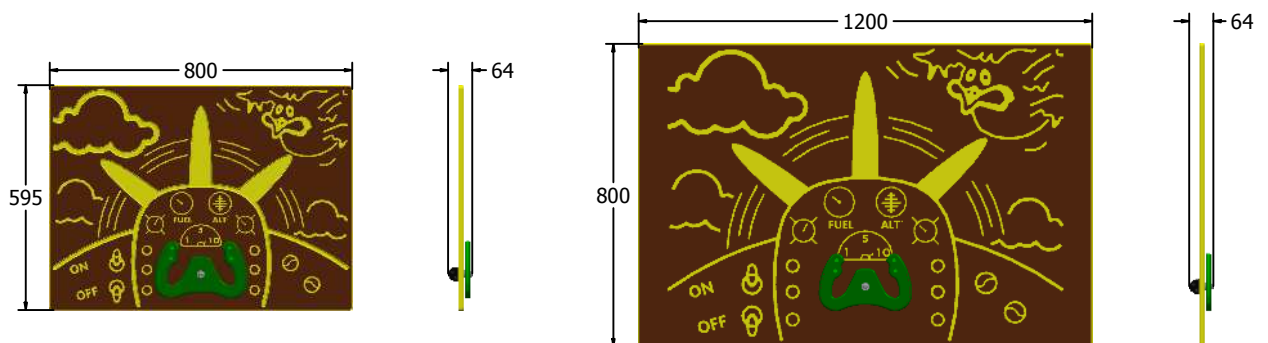

## Aeroplane Play Panel

Designed to British & European Standard BS EN 1176

Age Range: 2+ Years  
 Largest Part: FIPLANE6 - 800x595x64  
 Heaviest Part: FIPLANE6 - 7Kg  
 Total Weight: FIPLANE6 - 7Kg  
 Surfacing : N/A

Minimum Inspection Schedule	
Inspection Type	Inspection Frequency
Visual	Every Month
Functionality	Every Month
Comprehensive	Every 6 Months

Age Range: 2+ Years  
 Largest Part: FIPLANE3 - 1200x800x64  
 Heaviest Part: FIPLANE3 - 14Kg  
 Total Weight: FIPLANE3 - 14Kg  
 Surfacing : N/A

Material: **Design Panel** - Two Colour High Density Polyethylene (HDPE) with orange peel texture finish

Colour Choices: **Design Panel** - Broad selection available, visit the website below for further details