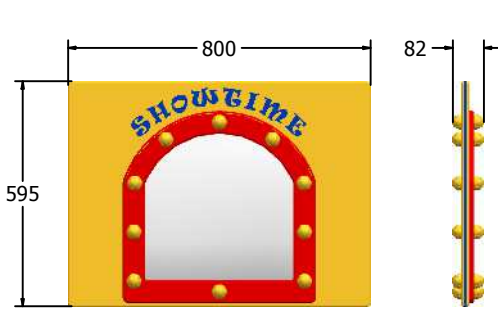

Product Information

Showtime Mirror Panel

Designed to British & European Standard BS EN 1176

FISHOWTIME6

FISHOWTIME3

Age Range: 2+ Years
 Largest Part: FISHOWTIME6 - 800x595
 Heaviest Part: FISHOWTIME6 - 11Kg
 Total Weight: FISHOWTIME6 - 11Kg
 Surfacing : N/A