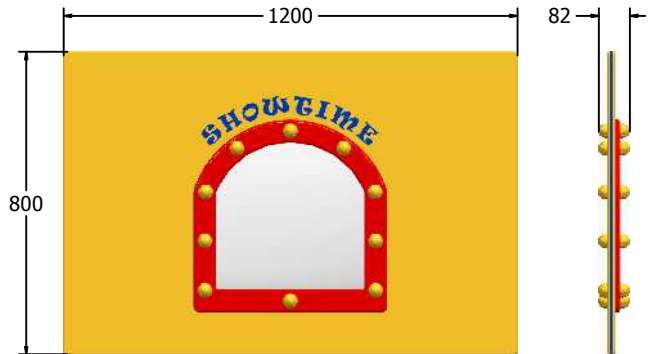

Product Information

Showtime Mirror Panel

Designed to British & European Standard BS EN 1176

FISHOWTIME6

FISHOWTIME3

Age Range: 2+ Years
 Largest Part: FISHOWTIME6 - 800x595
 Heaviest Part: FISHOWTIME6 - 11Kg
 Total Weight: FISHOWTIME6 - 11Kg
 Surfacing : N/A

Minimum Inspection Schedule	
Inspection Type	Inspection Frequency
Visual	Every Month
Functionality	Every Month
Comprehensive	Every 6 Months

Age Range: 2+ Years
 Largest Part: FISHOWTIME3 - 1200x800
 Heaviest Part: FISHOWTIME3 - 19.75Kg
 Total Weight: FISHOWTIME3 - 19.75Kg
 Surfacing : N/A