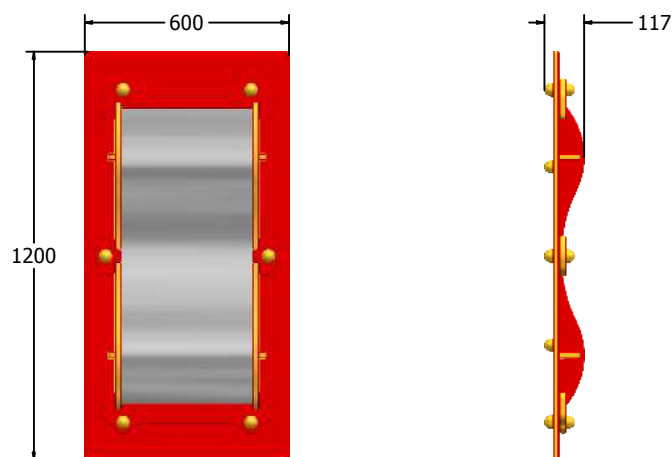

Product Information

FIWAVY - Wobbly Mirror

Designed to British & European
Standard BS EN 1176

Age Range: 2+ Years
Largest Part: FIWAVY - 600 x 1200 x 117
Heaviest Part: FIWAVY- 18Kg
Total Weight: FIWAVY -18Kg
Surfacing : N/A

Minimum Inspection Schedule	
Inspection Type	Inspection Frequency
Visual	Every Month
Functionality	Every Month
Comprehensive	Every 6 Months

Material: **Design Panel** - Two Colour High Density Polyethylene (HDPE) with orange peel texture finish