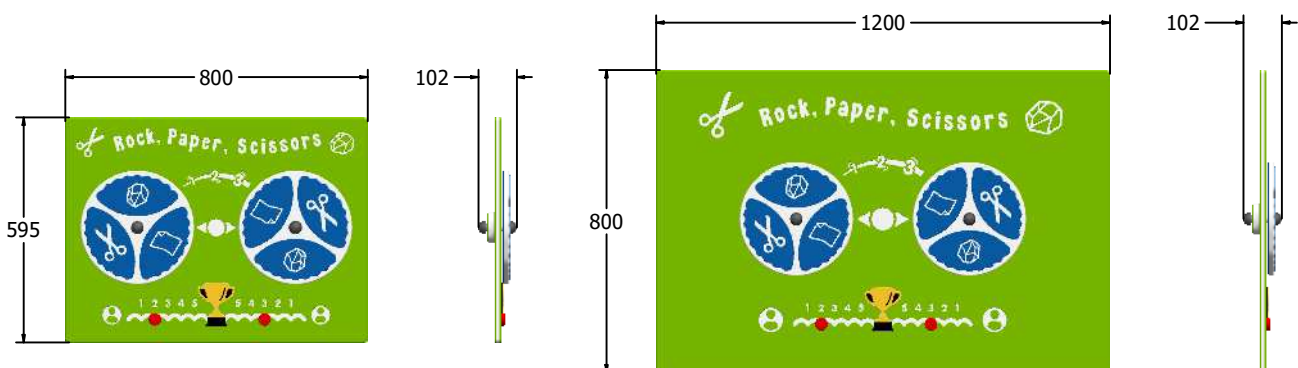

Product Information

Rock, Paper, Scissors Play Panel

Designed to British & European
Standard BS EN 1176

Material: **Design Panel** - High Density Polyethylene (HDPE) with orange peel texture finish, available in 12, 15 & 19mm two colour HDPE