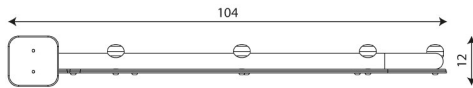

Product technical sheet

WORKOUT 2399

Product data

Length	104 cm
Width	12 cm
Total height	204 cm
In accordance with norm EN	16630:2015
Availability of spare parts	YES
Color options	

Data is subject to change without prior notice.

Material specification

- Powder galvanized and powder coated or stainless steel construction of 100 x 100 mm profile,
- Stainless steel bars with a diameter of 38 mm for a comfortable grip during exercises.
- The board made of an aluminum composite plate with a polyethylene core (dibond), resistant to temperature changes,
- Stainless steel screws and/or screws covered with plastic caps,

Additional information

- device intended for public outdoor gyms;
- anchoring on flat surface, 80 cm deep;
- render is for reference only, the actual appearance of the equipment and its color may vary;