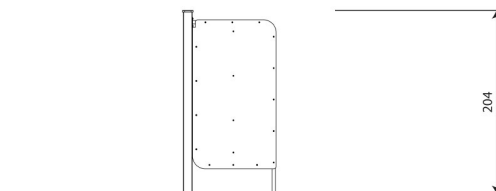

Guarantee

30

30 year guarantee - Structural strength of steel and stainless steel components

15

15 year guarantee - Structural failure of steel and stainless steel, for dynamic equipment

10

10 year guarantee - Structural failure of high density polyethylene and high pressure laminates components

5

5 year guarantee - Corrosion of stainless steel and hot dip galvanized and powder coated components; against bark beetles and rot in case of wooden structural elements