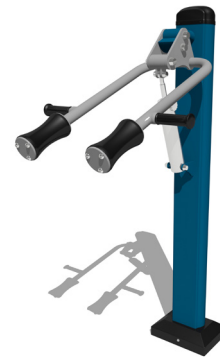

Caloo Workout - HD-02 Squat Machine

Suitable for
users over
1400mm tall.

Unit Dimensions (mm) LxWxH : 1075 x 690 x 1750

Also available in Blue and Silver

This piece of equipment will focus on developing the legs and core muscles.

The Caloo workout Range features individual fitness stations which offer an environmentally friendly outdoor fitness facility. Each unit is designed to target a specific muscle group, creating a variety of activities which can create a full body workout or aid recuperation after accident or illness.