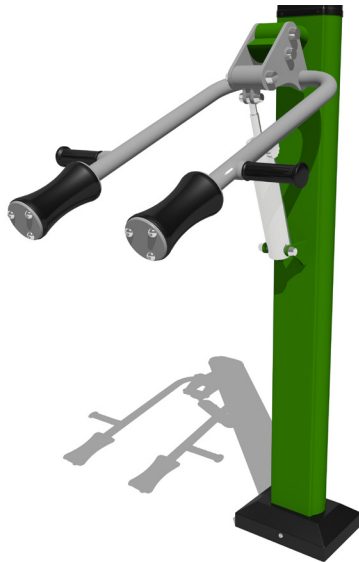

Caloo Workout - HD-02 Squat Machine

Suitable for
users over
1400mm tall.

Unit Dimensions (mm) LxWxH : 1075 x 690 x 1750

Also available in Blue and Silver

This piece of equipment will focus on developing the legs and core muscles.

The Caloo workout Range features individual fitness stations which offer an environmentally friendly outdoor fitness facility. Each unit is designed to target a specific muscle group, creating a variety of activities which can create a full body workout or aid recuperation after accident or illness.