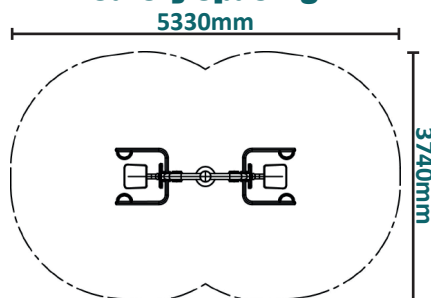

Caloo Workout - HD-05 Chest Fly

Suitable for
users over
1400mm tall.

Safety Spacing

Unit Dimensions (mm) LxWxH :1166 x 752 x 1750.

Also available in Blue and Silver

This piece of equipment will focus on developing the chest muscles.