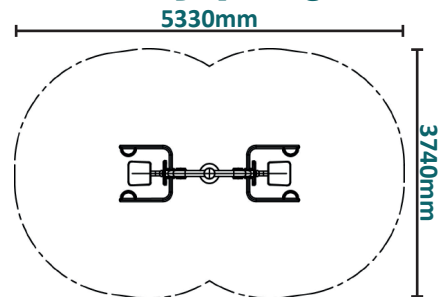

Caloo Workout - HD-06 Bench Press

Suitable for users over 1400mm tall.

Safety Spacing

Unit Dimensions (mm) LxWxH :1647 x 933 x 1750.

Also available in Blue and Silver

This piece of equipment will focus on developing the shoulder and arm muscles.