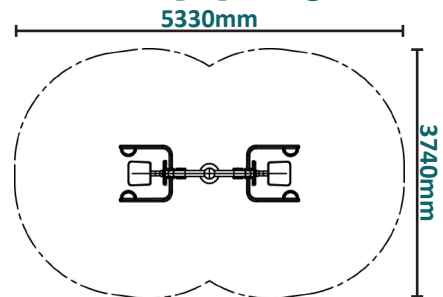

Caloo Workout - HD-07 Leg Push

Suitable for
users over
1400mm tall.

Safety Spacing

Unit Dimensions (mm) LxWxH :1166 x 752 x 1750.

Also available in Blue and Silver

This piece of equipment will focus on developing the leg muscles.