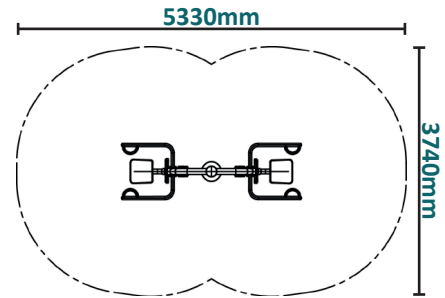

# Caloo Workout - HD-09 Triceps Press

Suitable for  
users over  
1400mm tall.

## Safety Spacing

Unit Dimensions (mm) LxWxH :1227 x 933 x 1750.

Also available in Blue and Silver

**This piece of equipment will focus on developing the arm muscles.**

The Caloo workout Range features individual fitness stations which offer an environmentally friendly outdoor fitness facility. Each unit is designed to target a specific muscle group, creating a variety of activities which can create a full body workout or aid recuperation after accident or illness.