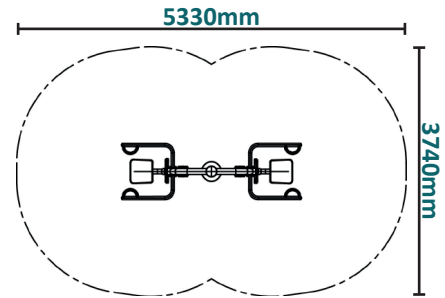

Caloo Workout - HD-10 Shoulder Press

Suitable for
users over
1400mm tall.

Safety Spacing

Unit Dimensions (mm) LxWxH :1166 x 752 x 1750.

Also available in Blue and Silver

This piece of equipment will focus on developing the arm muscles.