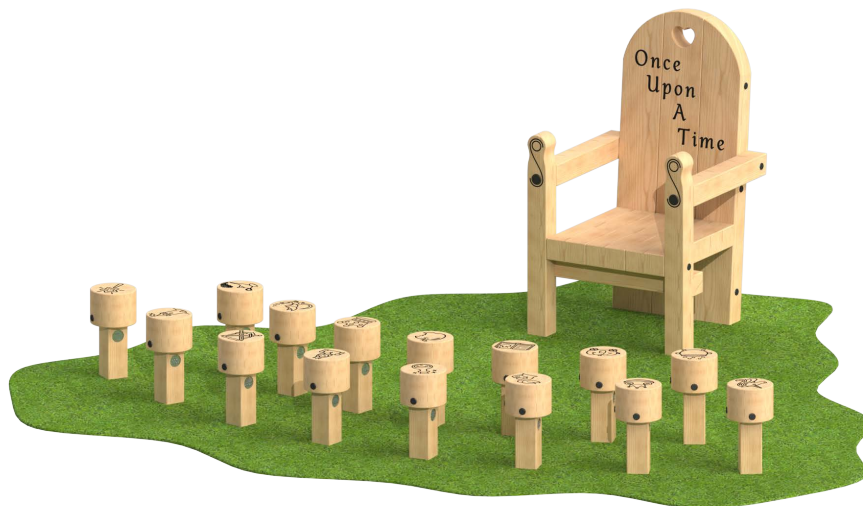

Fairy Tale Seating Area

AT 448

A great story time space for children. With five benches and one story time chair.

Specifications:

Once Upon a Time Chair
1336mm x 775mm x 767mm

Seat Height: 440mm

Arm Height: 742mm

Constructed from 195 x 95mm Sleepers
& 95 x 95mm Tower Posts
15 x Button Stools
200mm x 200mm x 400mm

Constructed from 95 x 95mm Tower Posts
& 200 x 200mm Round Timber

www.caloo.co.uk
01296 614448
info@caloo.co.uk