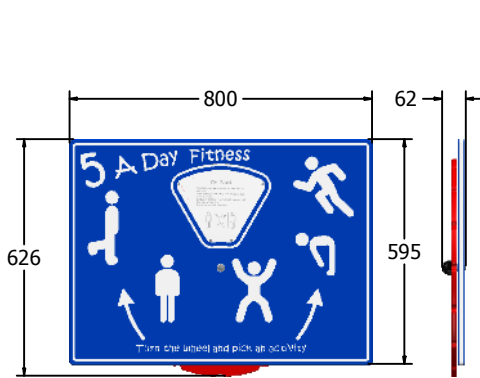

Product Information

Five-a-day Fitness Play Panel

Designed to British & European Standard BS EN 1176

Supplied as panel only.

FIACTWHEEL6

FIACTWHEEL3

Age Range: 2+ Years
 Largest Part: FIACTWHEEL6 - 800x595
 Heaviest Part: FIACTWHEEL6 - 11.2Kg
 Total Weight: FIACTWHEEL6 - 11.2Kg
 Surfacing : N/A

Minimum Inspection Schedule	
Inspection Type	Inspection Frequency
Visual	Every Month
Functionality	Every Month
Comprehensive	Every 6 Months

Age Range: 2+ Years
 Largest Part: FIACTWHEEL3 - 1200x800
 Heaviest Part: FIACTWHEEL3 - 19.7Kg
 Total Weight: FIACTWHEEL3 - 19.7Kg
 Surfacing : N/A