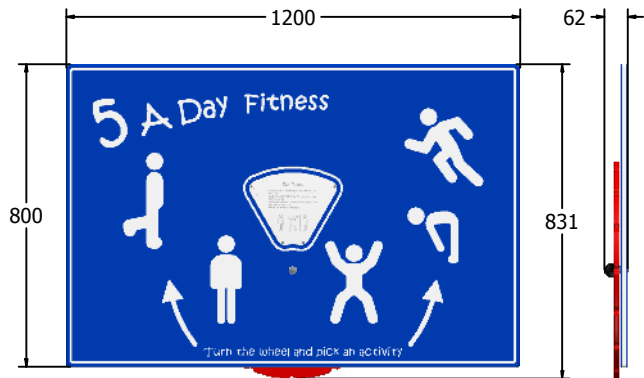

Product Information

Five-a-day Fitness Play Panel

Designed to British & European Standard BS EN 1176

Supplied as panel only.

FIACTWHEEL6

FIACTWHEEL3

Age Range: 2+ Years
 Largest Part: FIACTWHEEL6 - 800x595
 Heaviest Part: FIACTWHEEL6 - 11.2Kg
 Total Weight: FIACTWHEEL6 - 11.2Kg
 Surfacing : N/A

Minimum Inspection Schedule	
Inspection Type	Inspection Frequency
Visual	Every Month
Functionality	Every Month
Comprehensive	Every 6 Months

Age Range: 2+ Years
 Largest Part: FIACTWHEEL3 - 1200x800
 Heaviest Part: FIACTWHEEL3 - 19.7Kg
 Total Weight: FIACTWHEEL3 - 19.7Kg
 Surfacing : N/A