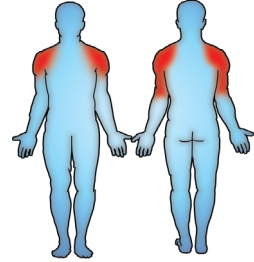

Size: 900 x 740 x 1390mm

Certified by TUV to EN 16630

Unit Weight : 33kg

This piece of equipment will focus on developing the arm and shoulder muscles.

The workout Range features individual fitness stations which offer an environmentally friendly outdoor fitness facility. Each unit is designed to target a specific muscle group, creating a variety of activities which can create a full body workout or aid recuperation after accident or illness. Workout units are available in two attractive colour combinations : blue and silver or green and silver.