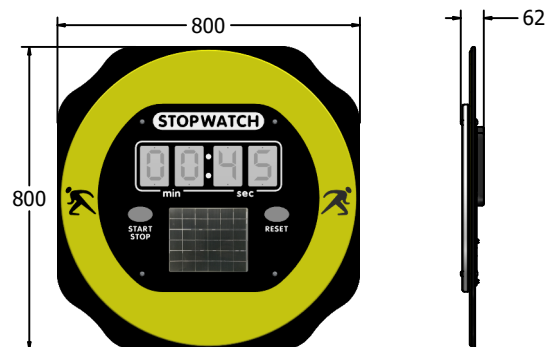

Product Information

Solar Stopwatch Play Panel

BS EN 1176 - Designed to British & European Standards

MATERIALS

Panel - Two Colour High Density Polyethylene (HDPE)

SUPPLY METHOD

Panel - Fully assembled

Ensure the Stopwatch solar panel is installed facing the sun position at midday.

Locate away from trees, buildings or any structure which may cast a shadow over the solar panel

Operating temperature between 0 and 85°C

DIMENSIONS

FISTOPWATCH6

FISTOPWATCH3

TECHNICAL

Age Range: 2+ Years
Largest Part: FISTOPWATCH6 - 800 x 595 x 62mm
Total Weight: FISTOPWATCH6 - 11kg Approx.
Surfacing: N/A

Age Range: 2+ Years
Largest Part: FISTOPWATCH3 - 800 x 800 x 62mm
Total Weight: FISTOPWATCH3 - 13kg Approx.
Surfacing: N/A