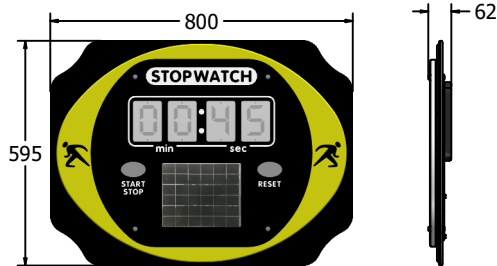

Product Information

Solar Stopwatch Play Panel

BS EN 1176 - Designed to British & European Standards

MATERIALS

Panel - Two Colour High Density Polyethylene (HDPE)

SUPPLY METHOD

Panel - Fully assembled

Ensure the Stopwatch solar panel is installed facing the sun position at midday.

Locate away from trees, buildings or any structure which may cast a shadow over the solar panel

Operating temperature between 0 and 85°C

DIMENSIONS

FISTOPWATCH6

FISTOPWATCH3

TECHNICAL

Age Range: 2+ Years
Largest Part: FISTOPWATCH6 - 800 x 595 x 62mm
Total Weight: FISTOPWATCH6 - 11kg Approx.
Surfacing: N/A

Age Range: 2+ Years
Largest Part: FISTOPWATCH3 - 800 x 800 x 62mm
Total Weight: FISTOPWATCH3 - 13kg Approx.
Surfacing: N/A