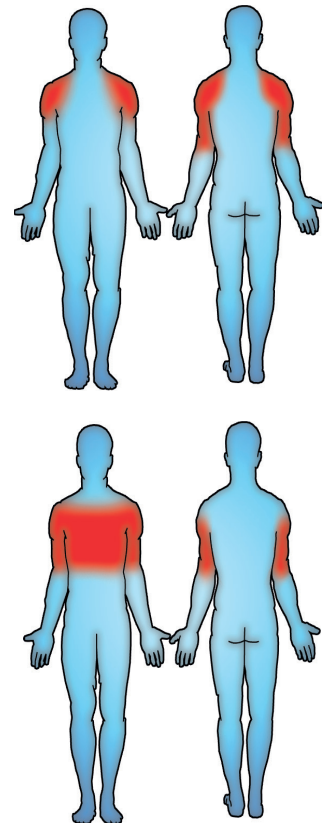

Caloo Limited, Unit 9a, Triangle Business Park, Wendover Road,
Stoke Mandeville, Buckinghamshire, HP22 5BL

Tel: +44 (0)1296 614 448
Email: info@caloo.co.uk

CW72

Seatless Chin Up and Upper Limb Stretcher

Dimensions (mm) LxWxH: 1360 x 860 x 2185
Unit Free Fall Height: N/A
Max User Weight: 130kg
Unit Weight: 39.8kg

The Caloo workout Range features individual fitness stations which offer an environmentally friendly outdoor fitness facility. Each unit is designed to target a specific muscle group, creating a variety of activities which can create a full body workout or aid recuperation after accident or illness.