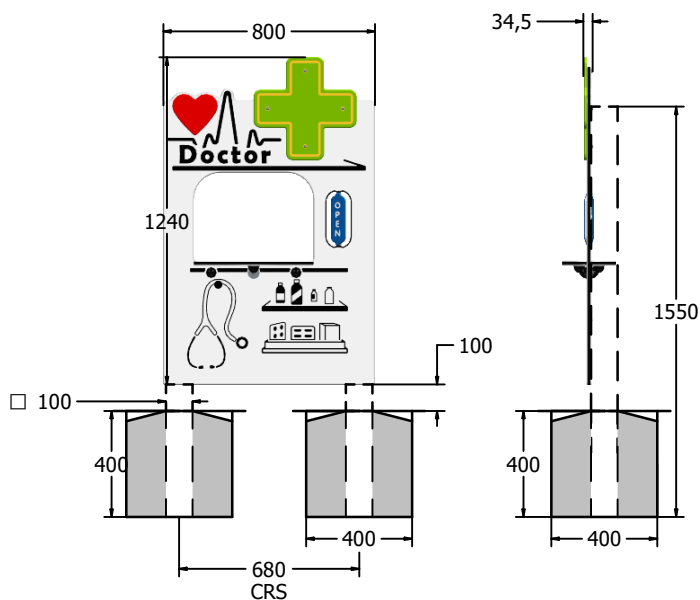

Product Information

FPP-055 Doctors Play Panel

BS EN 1176 - Designed to British & European Standards

MATERIALS

Panel - Two Colour High Density Polyethylene (HDPE)

SUPPLY METHOD

Panel - Pre-assembled singular panel

Rotating Open /
Closed Sign

DIMENSIONS

TECHNICAL

Age Range: 2+ Years
 Largest Part: FITTDOC3 - 800 x 1240 x 37mm
 Total Weight: FITTDOC3 - 16kg
 Surfacing: N/A