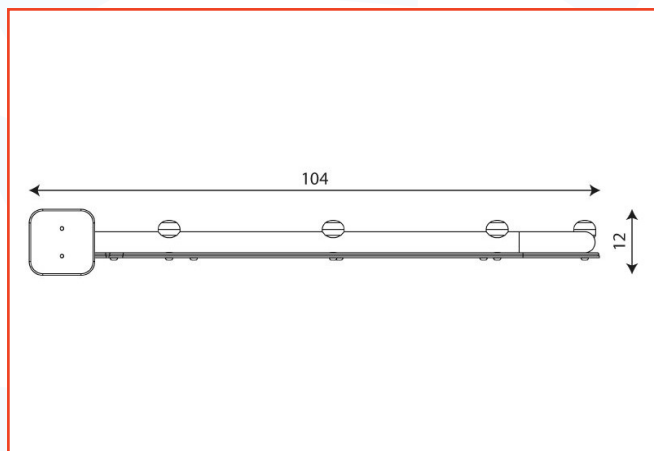

Calisthenics Workout - Sign

2399

Make your calisthenics street workout users feel confident when exercising with this workout guidance stand that demonstrates each exercise via images. This sign is available in a variety of colours to match your unit. A perfect addition for any street workout zone.

Available in different colours
(Additional charges may apply)

Technical Information

Materials

Powder galvanized and powder-coated or stainless steel construction of 100 x 100 mm profile, durable end caps on the top of the structure made of plastic.

Aluminum exercise instructions plate screwed to HDPE plate, resistant to weather conditions.

Surfacing

Surface Measurements

Grass Matting	N/A
Grass Matting (Wear Area)	N/A
Wetpour	N/A

No safety surface required as critical fall height is less than 600mm. However, we suggest allowing an appropriate free space around the item in compliance with BS EN1176.