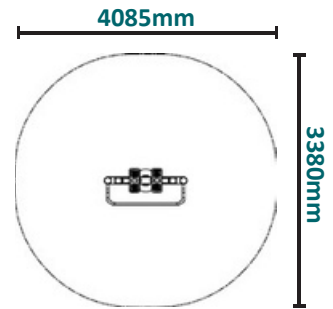

Safety Spacing

Providing a great cardiovascular and lower body workout, this item will improve flexibility and strength in the hips and legs.

The Caloo workout Range features individual fitness stations which offer an environmentally friendly outdoor fitness facility. Each unit is designed to target a specific muscle group, creating a variety of activities which can create a full body workout or aid recuperation after accident or illness. Caloo Workout units are available in three attractive colour combinations : blue and silver, green and silver or red and yellow.

(Surface diagram to scale 1:100 on A4)
(User diagram shows unit with a 1.8m tall adult)