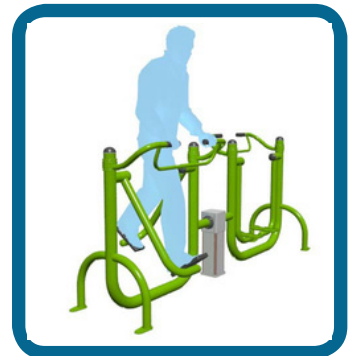

Airwalker Duo

Product CW-03

Unit Dimensions (mm) LxWxH : 2560x860x1990

Certified by TUV to EN 16630

Safety Spacing

5880mm

Suitable for users over 1400mm tall.

Unit Weight : 170kg Unit Free Fall Height : 700mm

Area Needed: 5880mmx3730mm

This unit provides a great cardiovascular and lower body workout. It will improve flexibility and build strength in the hips and legs.

The Caloo workout Range features individual fitness stations which offer an environmentally friendly outdoor fitness facility. Each unit is designed to target a specific muscle group, creating a variety of activities which can create a full body workout or aid recuperation after accident or illness. Caloo Workout units are available in three attractive colour combinations : blue and silver, green and silver or red and yellow.