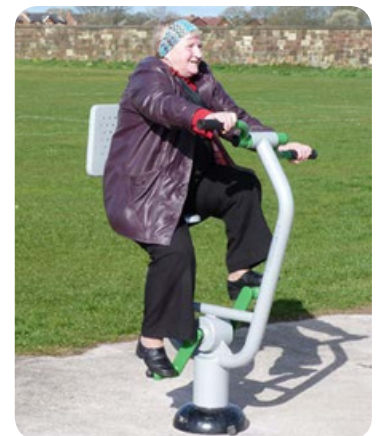

Arm Bike

Product CW-35

Unit Dimensions (mm) LxWxH : 1010x755x1320

Suitable for users over 1400mm tall.

Certified by TUV to EN 16630

Unit Free Fall Height : 848mm
Area Needed: 4010mm x 3755mm

Safety Spacing

4010mm

**This unit provides a full body cardio workout and helps to build stamina.
The user can use both arms and legs simultaneously.**

The Caloo workout Range features individual fitness stations which offer an environmentally friendly outdoor fitness facility. Each unit is designed to target a specific muscle group, creating a variety of activities which can create a full body workout or aid recuperation after accident or illness. Caloo Workout units are available in three attractive colour combinations : blue and silver, green and silver or red and yellow.