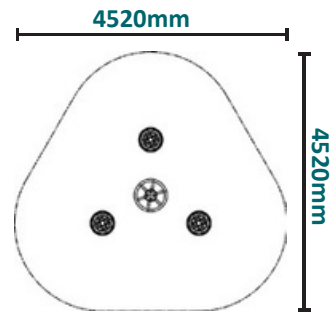

Safety Spacing

The Body Twist will help to improve flexibility, especially in the lower back and hips.

The Caloo workout Range features individual fitness stations which offer an environmentally friendly outdoor fitness facility. Each unit is designed to target a specific muscle group, creating a variety of activities which can create a full body workout or aid recuperation after accident or illness. Caloo Workout units are available in three attractive colour combinations : blue and silver, green and silver or red and yellow.

(Surface diagram to scale 1:100 on A4)
(User diagram shows unit with a 1.8m tall adult)