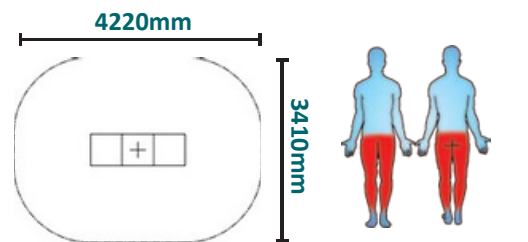

Caloo

Cardio Boxes

Product CW-67

Suitable for users over 1400mm tall.

Certified by TUV to EN 16630

Safety Spacing

Unit Free Fall Height: 425mm
Area Needed: 4220mm x 3410mm

This unit provides a great cardio workout and targets the calves, quads and glute muscles.

(Surface diagram to scale 1:100 on A4)
(User diagram shows unit with a 1.8m tall adult)