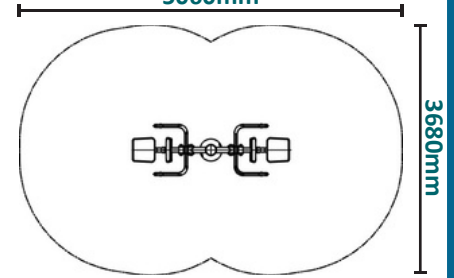

Caloo

Chest Press

Product CW-02

Unit Dimensions (mm) LxWxH : 2060x682x1951

Certified by TUV to EN 16630

Suitable for users over 1400mm tall.

Unit Weight : 92.5kg

Unit Free Fall Height : 690mm

Area Needed: 5060mm x 3680mm

Safety Spacing

5060mm

3680mm

This piece of equipment will provide an upper body workout focusing on the chest and arms.

This unit will develop and strengthen the muscles.

The Caloo workout Range features individual fitness stations which offer an environmentally friendly outdoor fitness facility. Each unit is designed to target a specific muscle group, creating a variety of activities which can create a full body workout or aid recuperation after accident or illness. Caloo Workout units are available in three attractive colour combinations : blue and silver, green and silver or red and yellow.

(Surface diagram to scale 1:100 on A4)

(User diagram shows unit with a 1.8m tall adult)