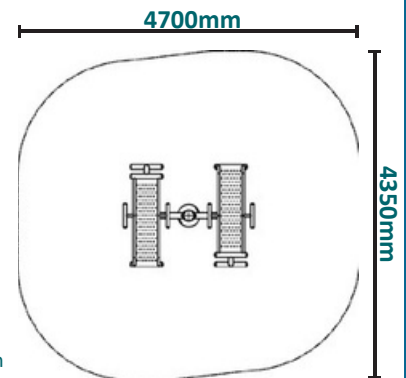

Safety Spacing

This unit allows the user to gain a wider range of abdominal movement whilst performing sit-ups.

The Caloo workout Range features individual fitness stations which offer an environmentally friendly outdoor fitness facility. Each unit is designed to target a specific muscle group, creating a variety of activities which can create a full body workout or aid recuperation after accident or illness. Caloo Workout units are available in three attractive colour combinations : blue and silver, green and silver or red and yellow.

(Surface diagram to scale 1:100 on A4)
(User diagram shows unit with a 1.8m tall adult)