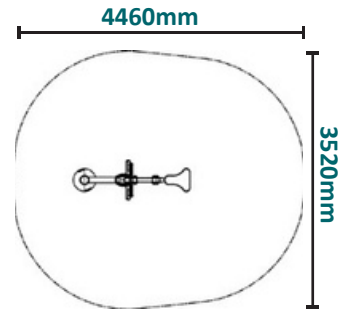

Safety Spacing

This unit provides a full body cardio workout.

It is perfect for trimming up and maintaining a healthy body.

The Caloo workout Range features individual fitness stations which offer an environmentally friendly outdoor fitness facility. Each unit is designed to target a specific muscle group, creating a variety of activities which can create a full body workout or aid recuperation after accident or illness. Caloo Workout units are available in three attractive colour combinations : blue and silver, green and silver or red and yellow.

(Surface diagram to scale 1:100 on A4)
(User diagram shows unit with a 1.8m tall adult)