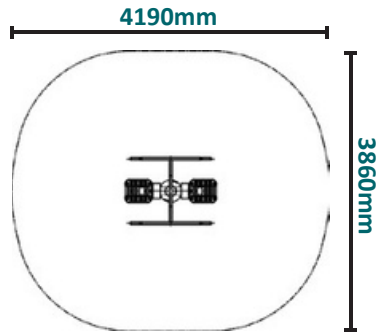

Safety Spacing

This piece of equipment strengthens the lower back and abdomen muscles whilst improving flexibility.

The Caloo workout Range features individual fitness stations which offer an environmentally friendly outdoor fitness facility. Each unit is designed to target a specific muscle group, creating a variety of activities which can create a full body workout or aid recuperation after accident or illness. Caloo Workout units are available in three attractive colour combinations : blue and silver, green and silver or red and yellow.

(Surface diagram to scale 1:100 on A4)
(User diagram shows unit with a 1.8m tall adult)