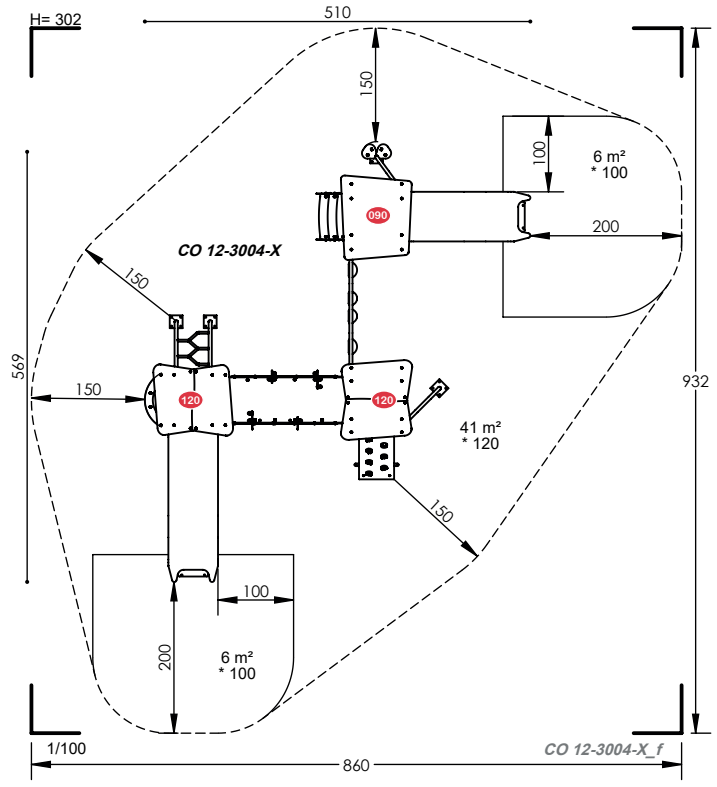

18
 2 +
 34
 120

Accessibility icons: wheelchair, vision, hearing, cognition, social interaction.

House icon x3

Hand icon x2

Smiley face icon x1

Person on platform icon x1

Person climbing icon x1

Person on platform icon x1

Person on platform icon x1

Person on platform icon x1

Person climbing icon x1

Person on platform icon x1

Person climbing icon x1

Person on platform icon x1

Person on platform icon x1

Person on platform icon x1

Person on platform icon x1

								
	L : 510 I : 579 H : 373	100 : 12 m ² 120 : 41 m ²	1,42 m ³	22 - 26 h	2/3	23	8 mm	449

*hauteur de chute libre - H : hauteur totale de l'équipement | *free fall height - H: full height of the equipment